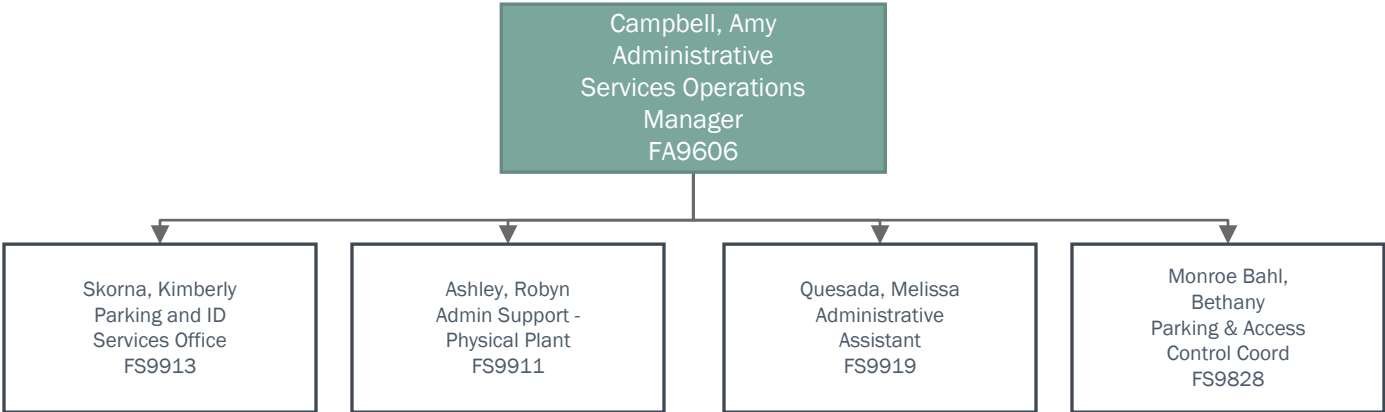

ADMIN

FACULTY

STAFF

STUDENT