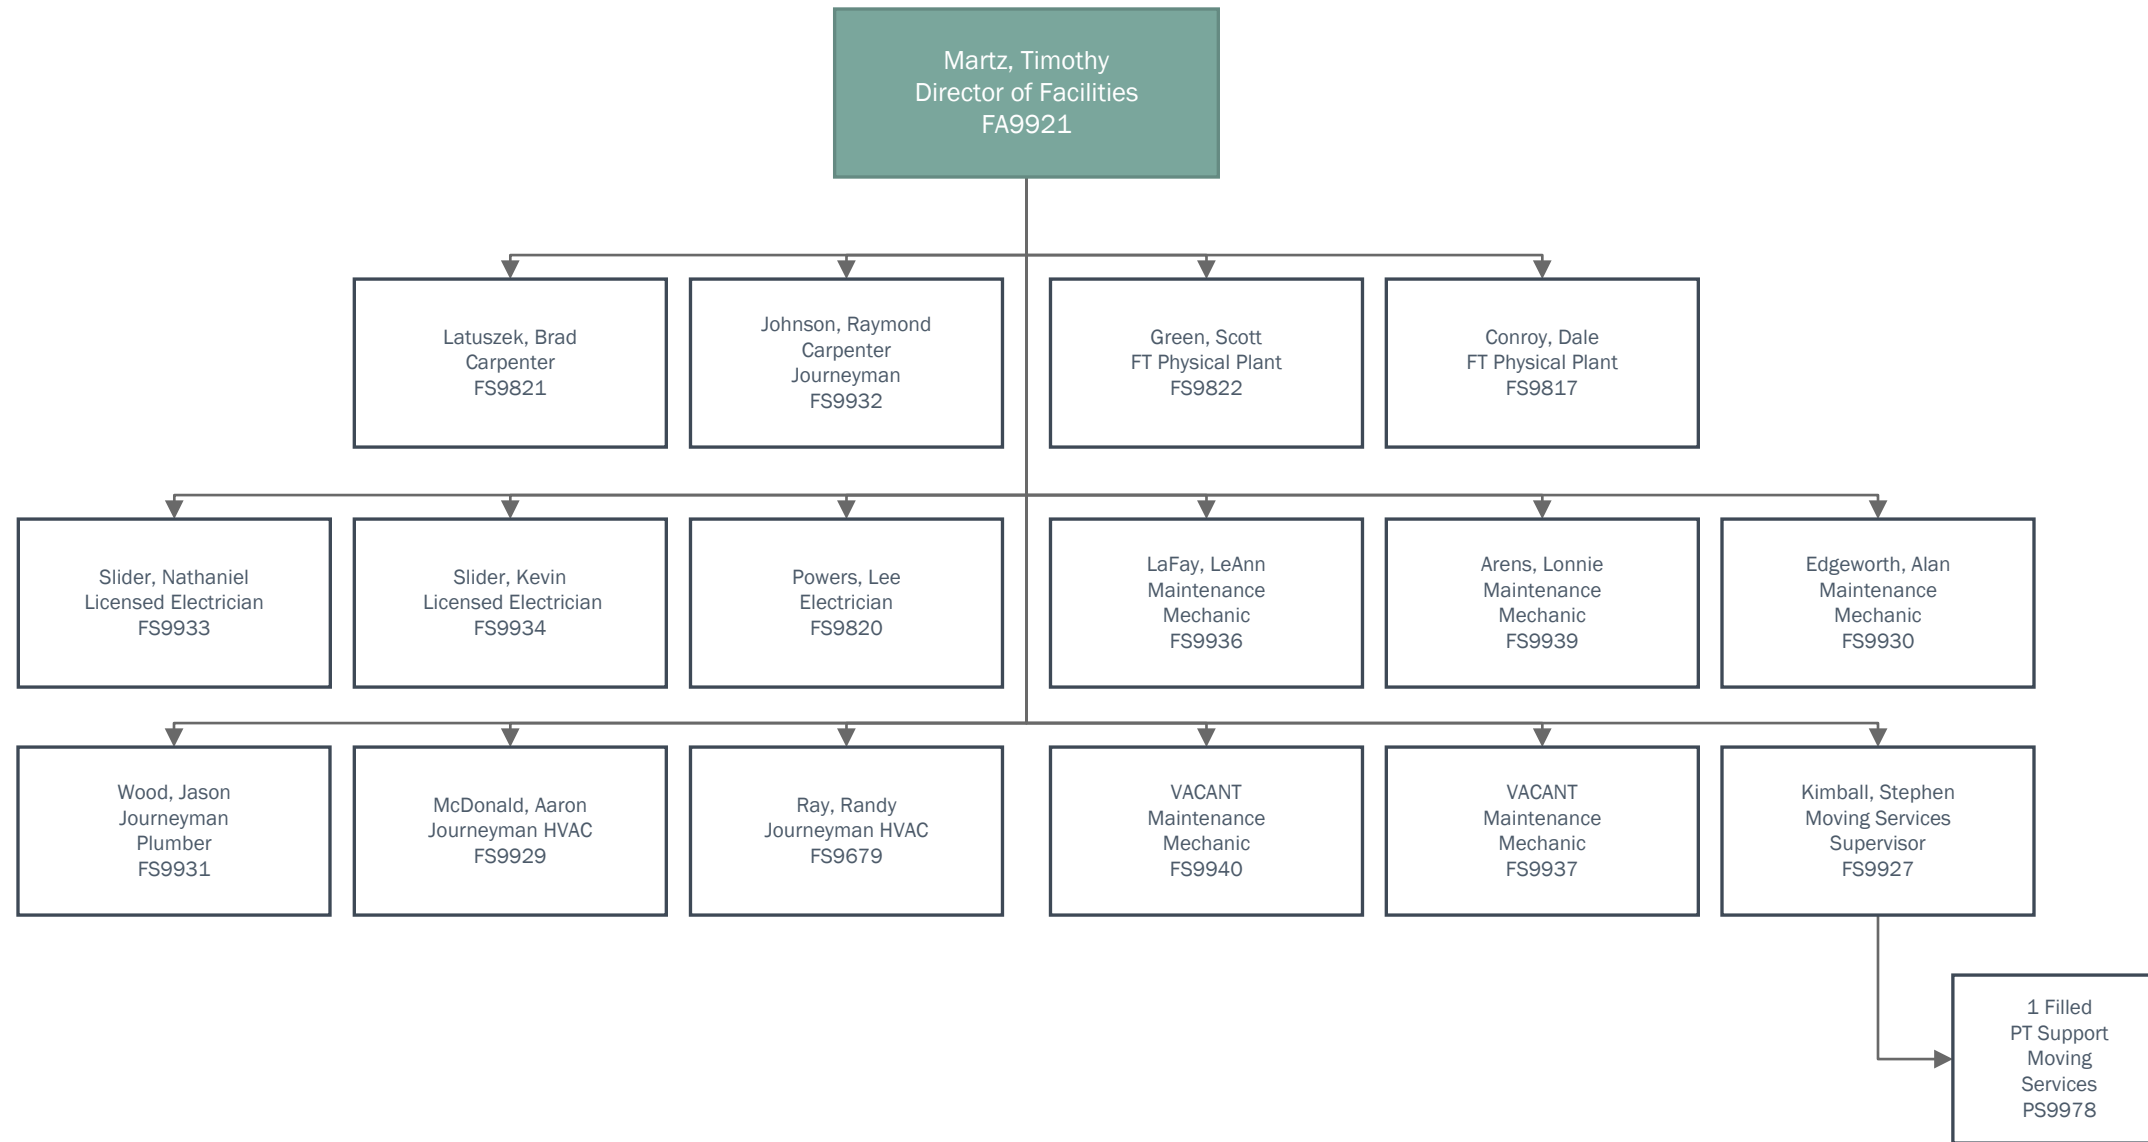

ADMIN

FACULTY

STAFF

STUDENT

Beauboeuf, Jean  
Director of Risk Management  
and Legal Services  
FA9802

Terry, LaTonya  
Executive Assistant  
FS9792

ADMIN

FACULTY

STAFF

STUDENT

ADMIN

FACULTY

STAFF

STUDENT

ADMIN

FACULTY