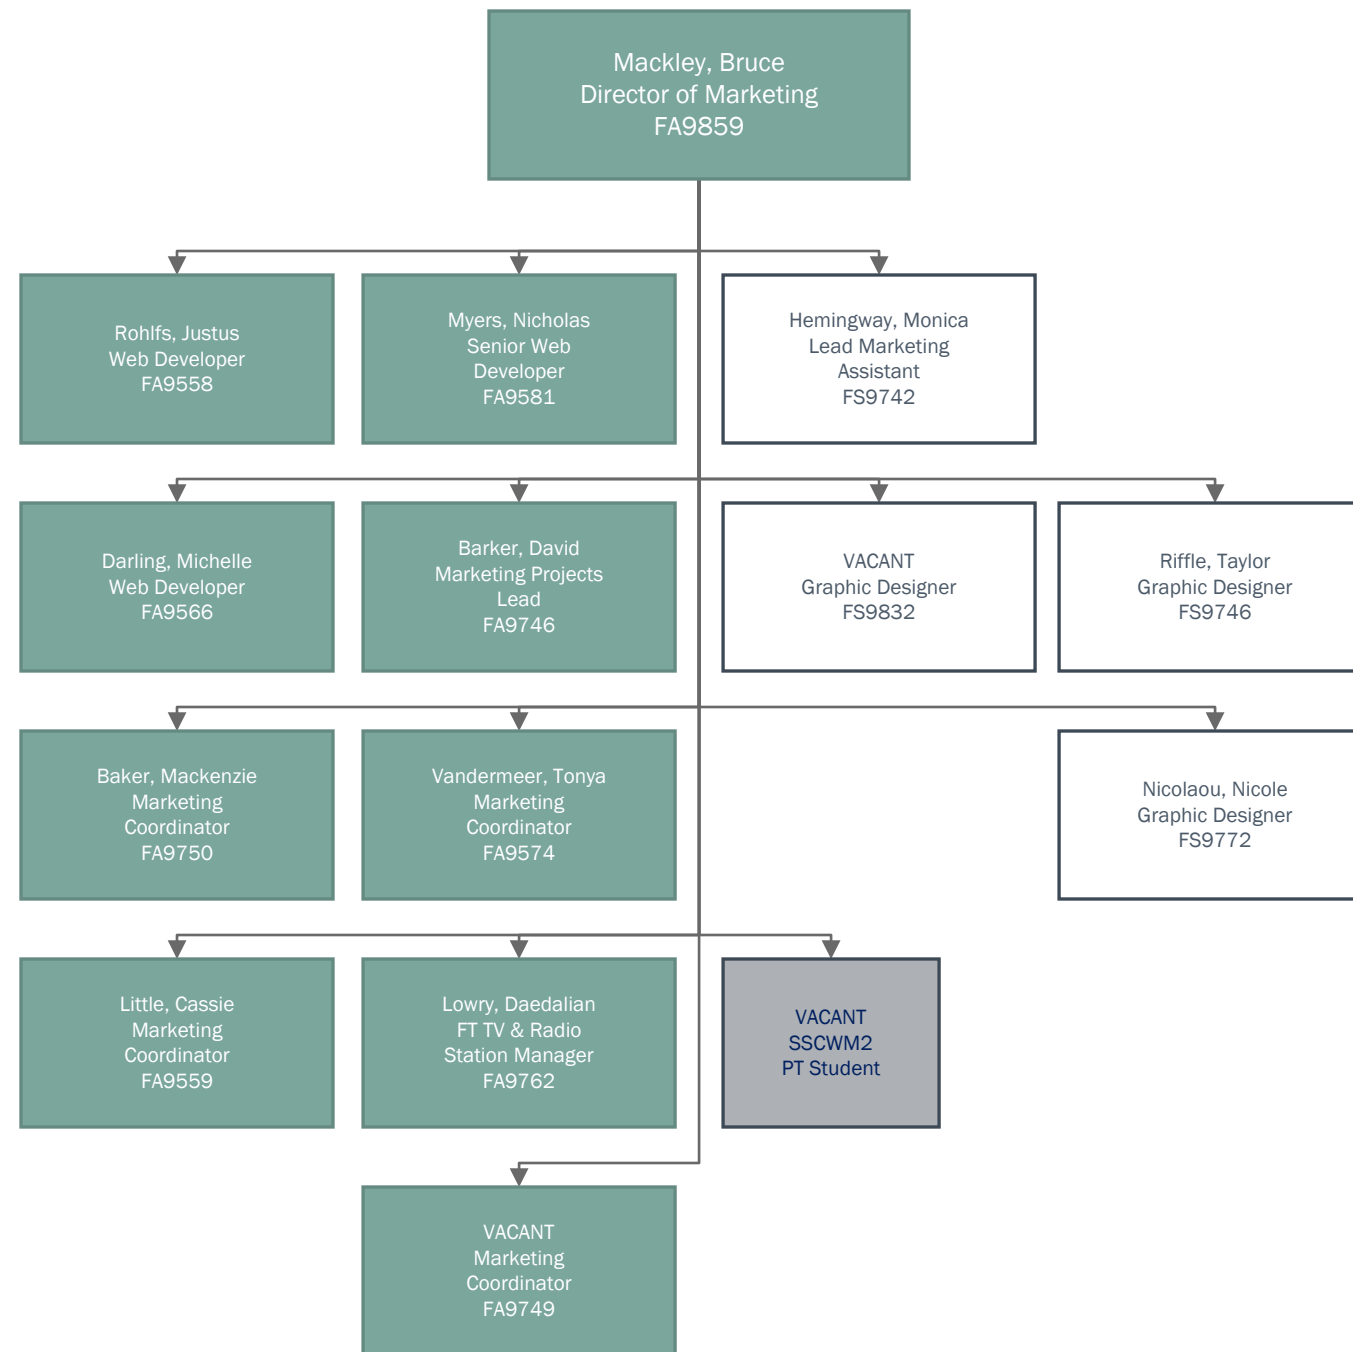

ADMIN

FACULTY

STAFF

STUDENT

Beauboeuf, Jean  
Director of Risk Management  
and Legal Services  
FA9802

Terry, LaTonya  
Executive Assistant  
FS9792

ADMIN

FACULTY

STAFF

STUDENT

ADMIN

FACULTY

STAFF

STUDENT

- ADMIN
- FACULTY
- STAFF
- STUDENT

ADMIN

FACULTY

STAFF

STUDENT

ADMIN

FACULTY

STAFF

STUDENT